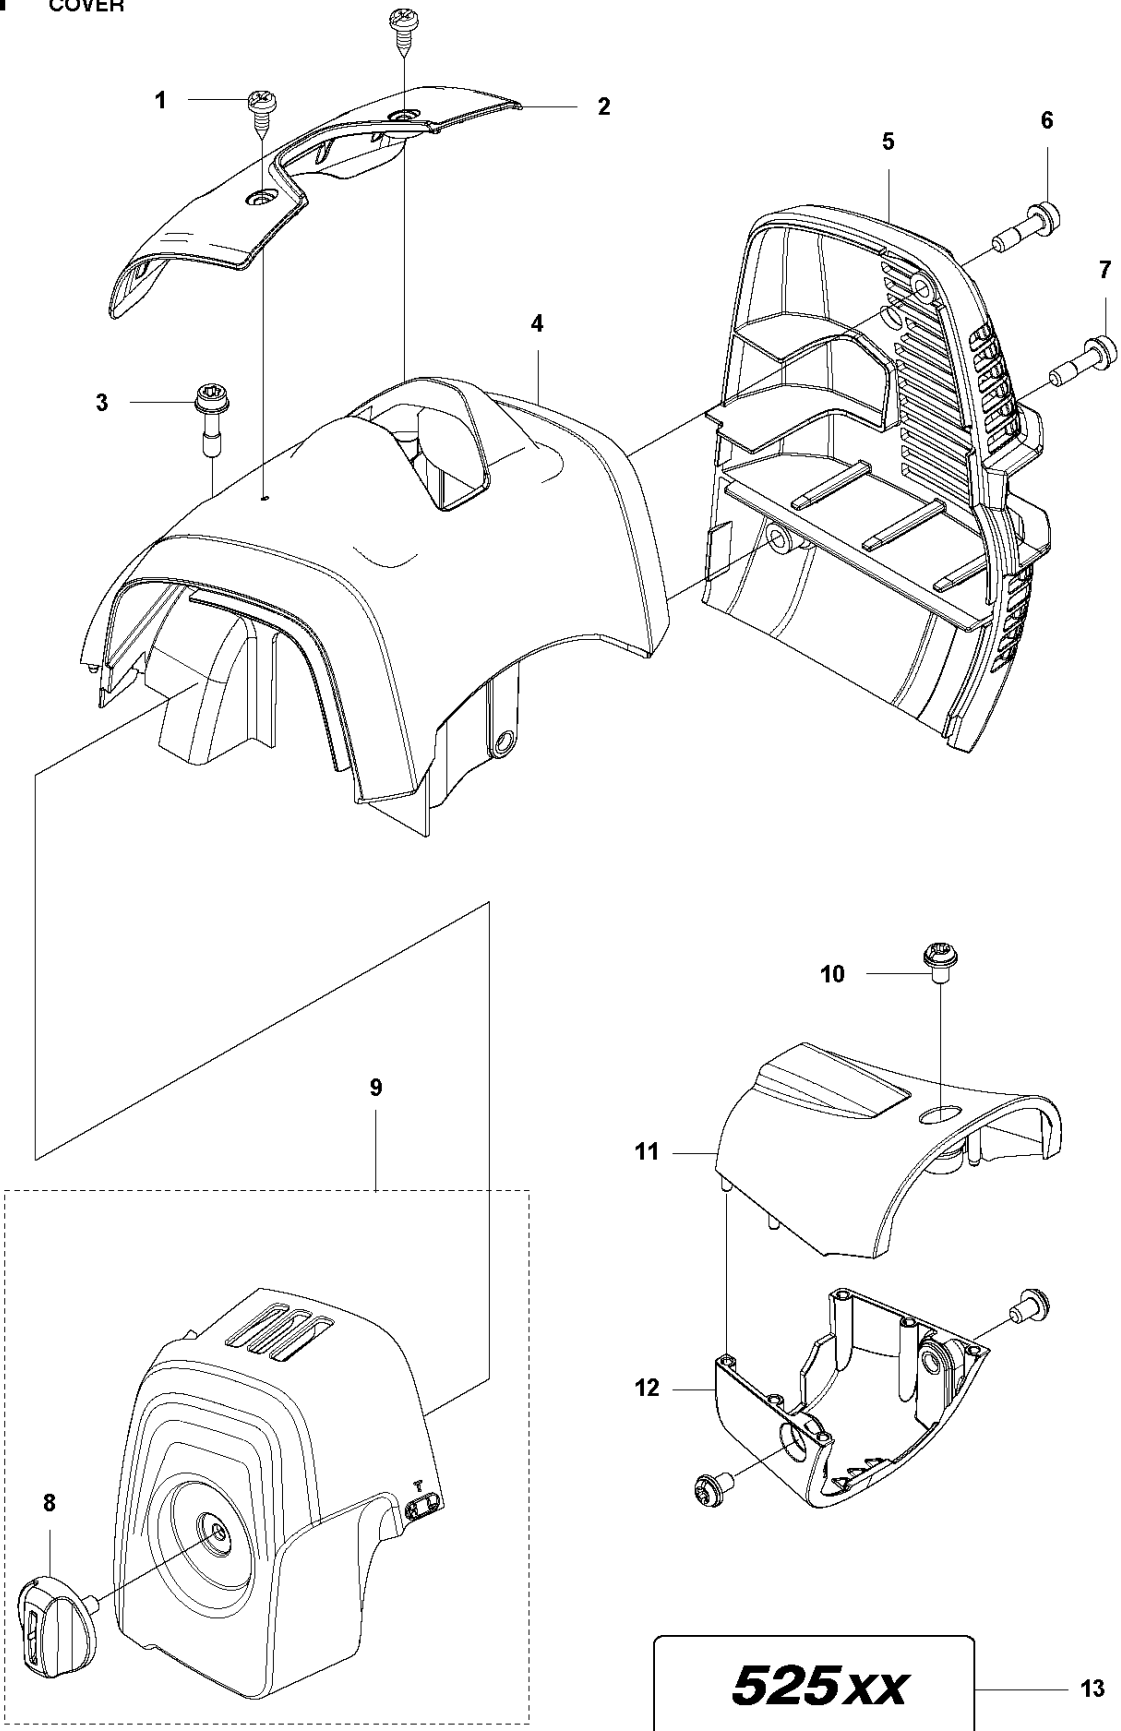

F 325HE3, 325HE4
COVER

COVER

325 HE3, 966787601 from 2015 -

Ref	Part No	Description	Remark	QTY	KIT
1	503 21 35-12	SCREW CCRPANT		2	
2	576 40 45-01	ARM PROTECTION		1	
3	577 81 54-01	BOLT		1	
4	592 62 13-01	CYLINDER COVER	To be used with 576404101 Housing clutch	1	
4	592 62 13-02	CYLINDER COVER	To be used with 588567701 Housing clutch	1	
5	576 40 47-01	MUFFLER GUARD		1	
6	577 81 54-01	BOLT		1	
7	577 81 54-01	BOLT		1	
8	576 99 24-02	KNOB		1	9
9	581 04 73-01	FILTER COVER ASSY		1	
10	544 25 68-01	SCREW		3	
11	577 84 82-01	COVER	524L, 525L, LS, LST, RJD	1	
11	577 85 11-01	COVER	RS	1	
12	577 84 81-01	COVER	524L, 525L, LS, LST, RJD	1	
12	577 85 10-01	COVER	RS	1	
13	579 44 58-06	DECAL	525L	1