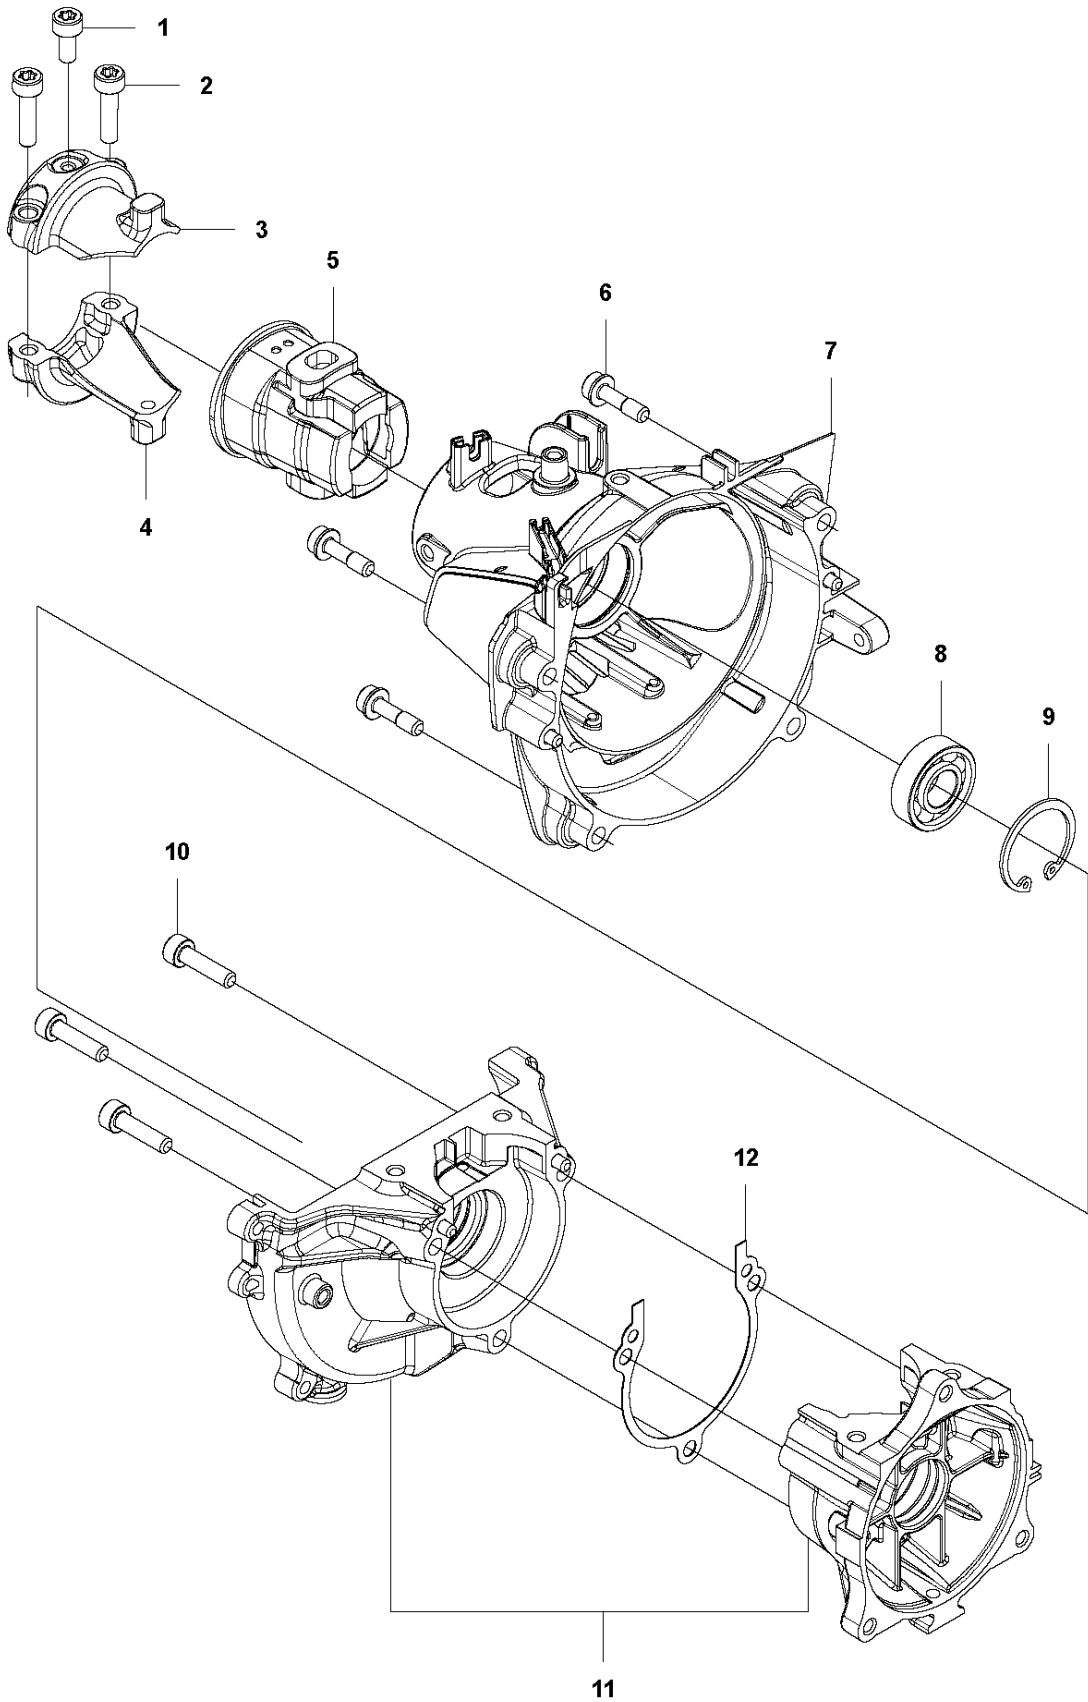

J 325HE3, 325HE4
CRANKCASE

CRANKCASE

325 HE3, 966787601 from 2015 -

Ref	Part No	Description	Remark	QTY KIT
1	525 82 49-14	SCREW ITXSCM		1
2	577 94 20-01	BOLT		2
3	576 42 07-02	BRACKET		1
4	576 42 08-02	BRACKET		1
5	576 42 05-01	CUSHION		1
6	577 81 54-01	BOLT		4
7	576 40 41-01	HOUSING		1
8	525 95 32-01	BEARING		1
9	506 60 99-01	RING		1
10	504 11 43-01	SCREW		3
11	581 30 86-02	CRANKCASE		1
12	576 39 95-02	GASKET		1