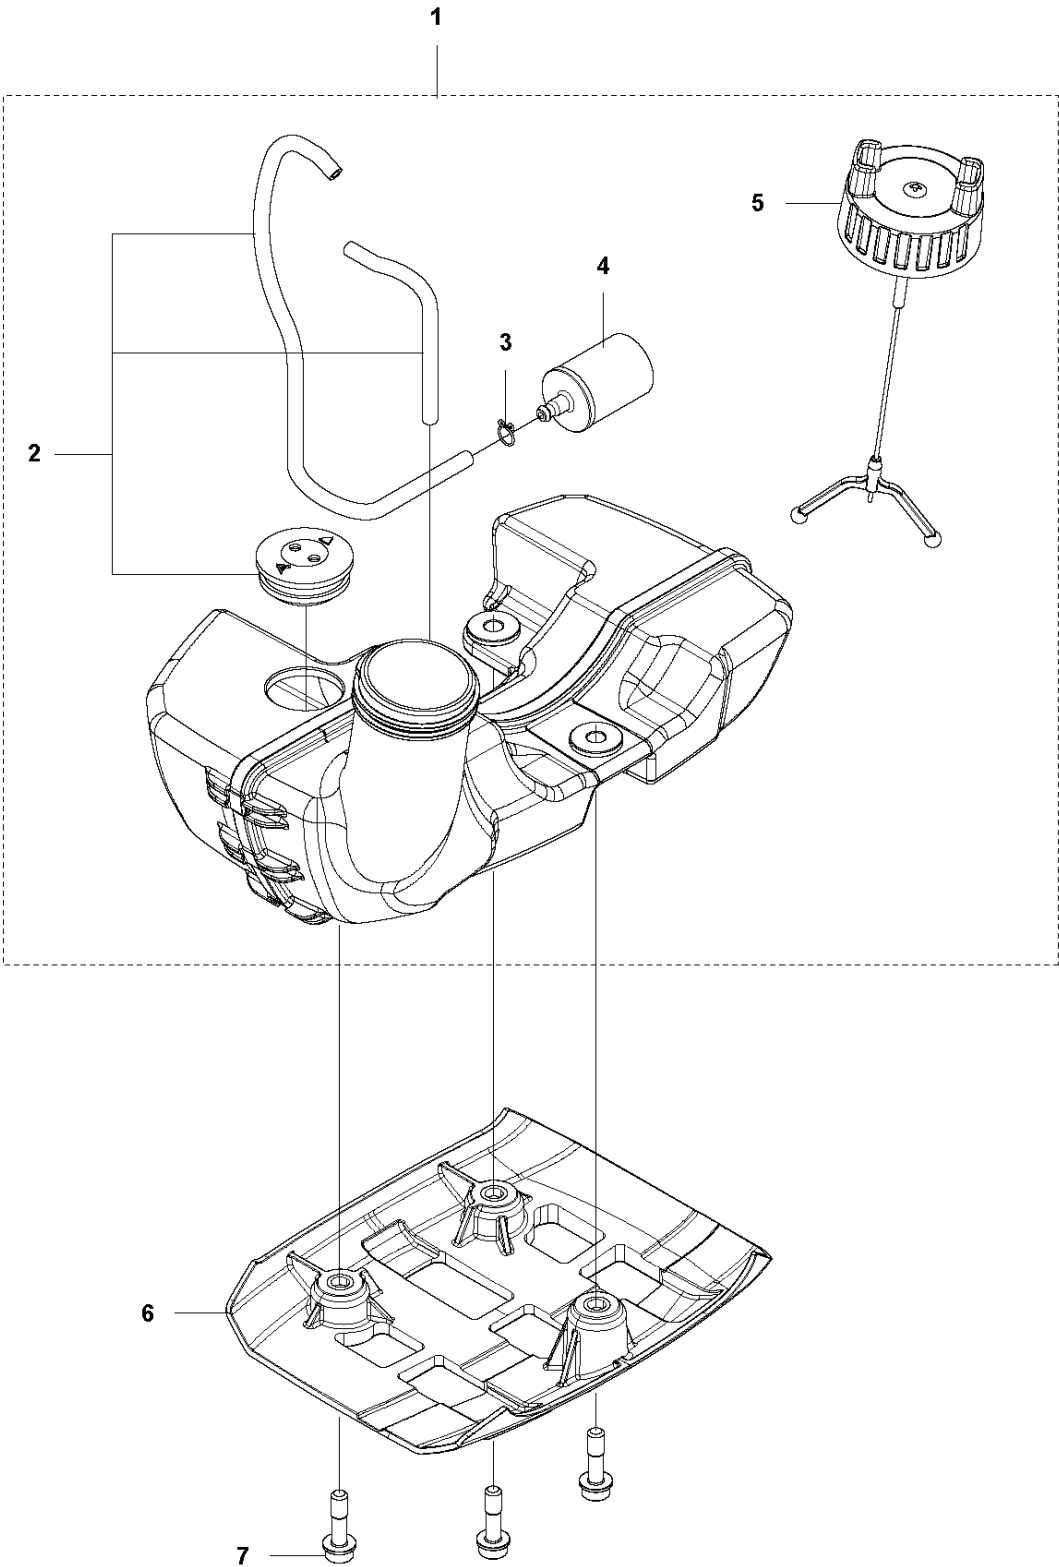

K1 325HE3
FUEL TANK

FUEL TANK

325 HE3, 966787601 from 2015 -

Ref	Part No	Description	Remark	QTY	KIT
1	576 40 51-01	FUEL TANK		1	
1	576 40 51-02	FUEL TANK	Australia / New Zealand	1	
2	579 21 03-02	HOSE ASSY		1	1
2	577 50 99-03	PIPE	Australia / New Zealand	1	
3	506 70 70-01	CLIP		1	1
4	503 44 32-01	FUEL FILTER		1	1
5	579 64 57-03	TANK CAP		1	1
6	576 40 49-01	SKID PLATE		1	
7	577 81 54-01	BOLT		3