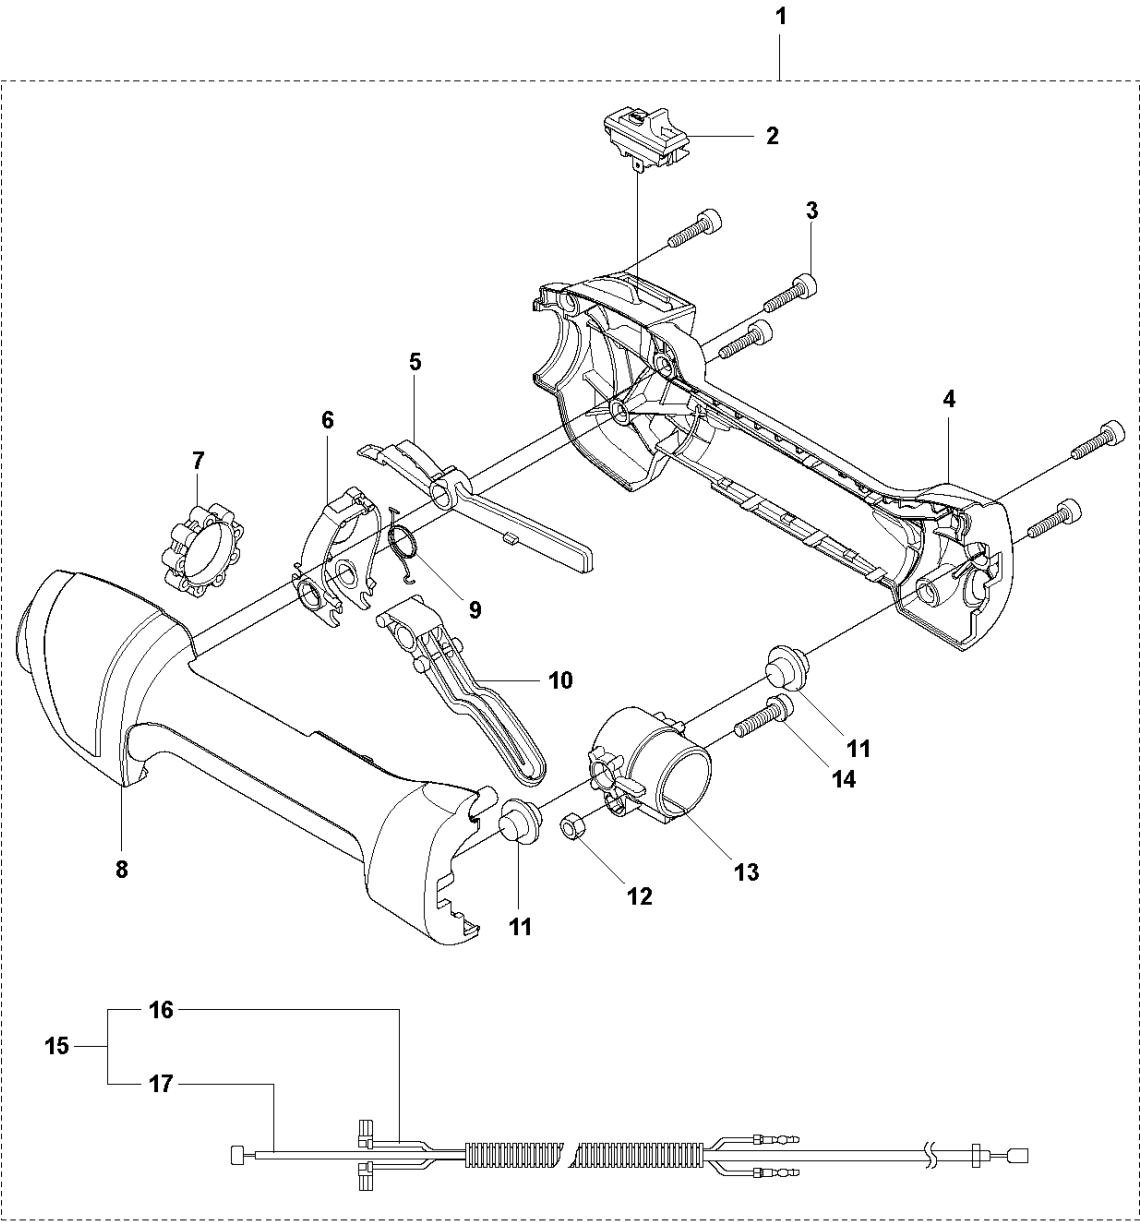

E 325HE3, 325HE4
THROTTLE CONTROLS

THROTTLE CONTROLS

325 HE3, 966787601 from 2015 -

Ref	Part No	Description	Remark	QTY	KIT
1	578 27 95-01	THROTTLE CONTROL	L, LS, LST, RJX	1	
1	578 27 95-02	THROTTLE CONTROL	LK, RJD, (LST Australia)	1	
2	537 41 90-01	SWITCH		1	1
3	575 96 05-01	SCREW IH SCT		5	1
4	544 23 84-01	HANDLE HALF	L, LS, LST, RJX	1	1
4	544 10 02-02	HANDLE HALF	LK, RJD, (LST Australia)	1	1
5	503 87 80-01	THROTTLE LOCKOUT		1	1
6	503 91 81-01	THROTTLE LEVER		1	1
7	503 96 14-01	ABSORBER		1	1
8	544 23 85-01	HANDLE HALF	L, LS, LST, RJX	1	1
8	544 10 03-02	HANDLE HALF	LK, RJD, (LST Australia)	1	1
9	544 10 08-01	RECOIL SPRING		1	1
10	503 87 79-03	THROTTLE TRIGGER		1	1
11	544 10 17-03	DAMPER	L, LS, LST, RJX	2	1
11	544 10 17-02	DAMPER	LK, RJD, (LST Australia)	2	1
12	731 23 14-01	HEXAGON NUT		1	1
13	544 11 21-01	RETAINER		1	1
14	506 68 90-01	BOLT		1	1
15	578 27 96-01	WIRING		1	1
16	502 53 16-01	SHORT CIRCUIT CABLE		1	1, 15
17	578 86 78-01	THROTTLE CABLE		1	1, 15