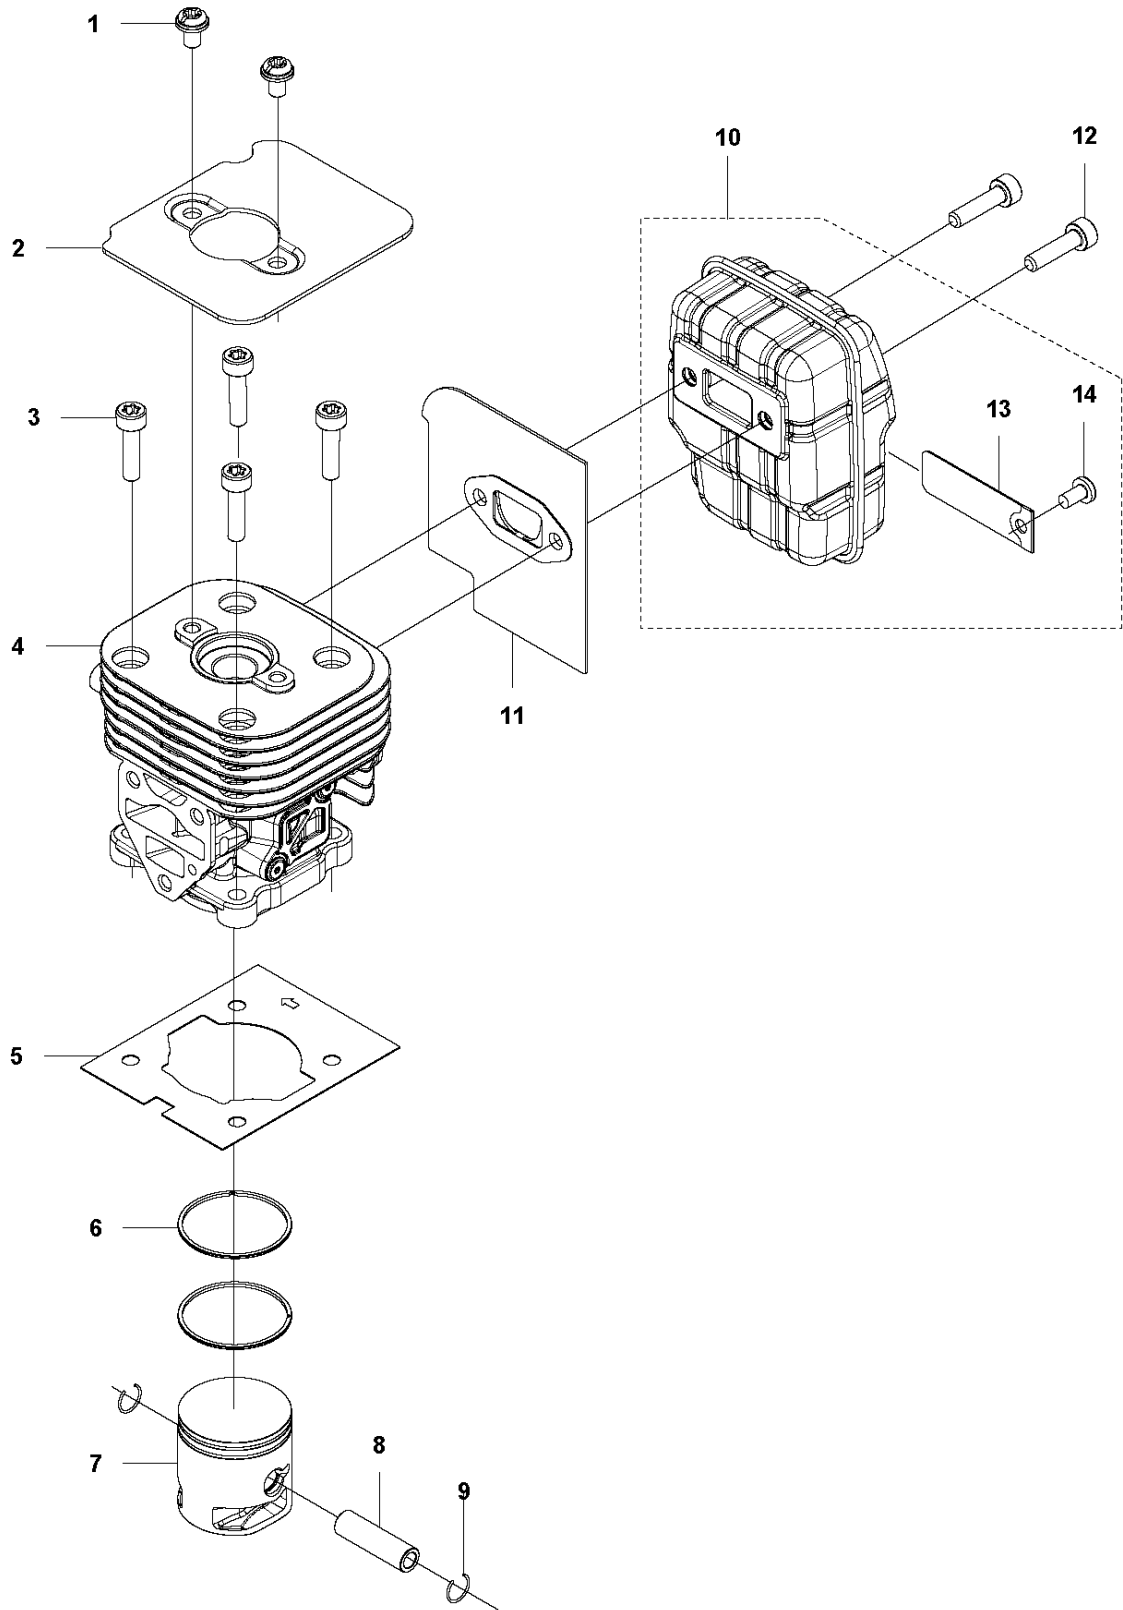

SPARE PARTS LIST

HEDGE TRIMMERS/POLE HEDGE
TRIMMERS

325 HE3, 966787601 from 2015 -

M 325HE3, 325HE4
CYLINDER PISTON & MUFFLER

CYLINDER, PISTON & MUFFLER

325 HE3, 966787601 from 2015 -

Ref	Part No	Description	Remark	QTY	KIT
1	544 25 68-01	SCREW		2	
2	578 78 53-01	PLATE		1	
3	504 11 43-01	SCREW		4	
4	577 97 90-01	CYLINDER		1	
5	576 39 87-02	GASKET		1	
6	506 61 81-01	RING		2	
7	577 91 74-01	PISTON		1	
8	505 04 07-01	PIN		1	
9	505 04 52-01	RING		2	
10	585 24 86-01	MUFFLER		1	
10	580 52 36-01	MUFFLER ASSY	USA	1	
10	585 03 29-01	MUFFLER ASSY	Australia / New Zealand	1	
11	578 40 81-01	GASKET		1	
12	504 11 43-01	SCREW		2	
13	580 51 44-01	SPARK ARRESTER		1	10
14	729 57 74-05	SCREW CRPANT		1	10

P 325HE3, 325HE4
CARBURETOR

CARBURETOR

325 HE3, 966787601 from 2015 -

Ref	Part No	Description	Remark	QTY KIT
1	520 97 63-01	SCREW		1
2	577 81 57-01	SCREW		1
3	513 59 32-01	SPRING		1
4	579 19 06-01	COVER		1
5	520 95 48-01	GASKET		1
6	502 21 36-01	DIAPHRAGM PUMP		1
7	513 40 08-01	SWIVEL		1
8	516 52 42-01	WASHER		1
9	506 73 86-01	RING		1
10	579 19 07-01	SHAFT		1
11	577 81 55-01	SPRING		1
12	520 75 98-01	SCREW		1
13	520 97 86-01	VALVE		1
14	520 95 70-01	SCREEN		1
15	505 05 79-01	SPRING		1
16	584 90 12-01	PISTON ASSY		1
17	520 75 98-01	SCREW		1
18	579 19 08-01	LEVER		1
19	505 05 65-01	RING		1
20	579 19 10-01	SHAFT		1
21	516 52 42-01	WASHER		1
22	584 90 13-01	LEVER		1
23	579 19 11-01	SPRING		1
24	520 75 98-01	SCREW		1
25	581 15 49-01	VALVE		1
26	578 89 54-01	SPRING		1
27	520 97 74-01	PIN		1
28	577 80 72-01	LEVER		1
29	521 08 54-01	VALVE.INLET		1
30	577 80 71-01	SCREW		1
31	516 97 21-01	GASKET		1
32	577 80 70-01	DIAPHRAGM		1
33	514 18 92-01	COVER		1
34	520 97 88-01	SCREW ASSY		4
35	514 24 26-01	BALL		1
36	514 24 33-01	SPRING.CHOKE		1
37	580 68 48-01	GASKET KIT	Coomopes by item 5, 6, 31 and 32	1