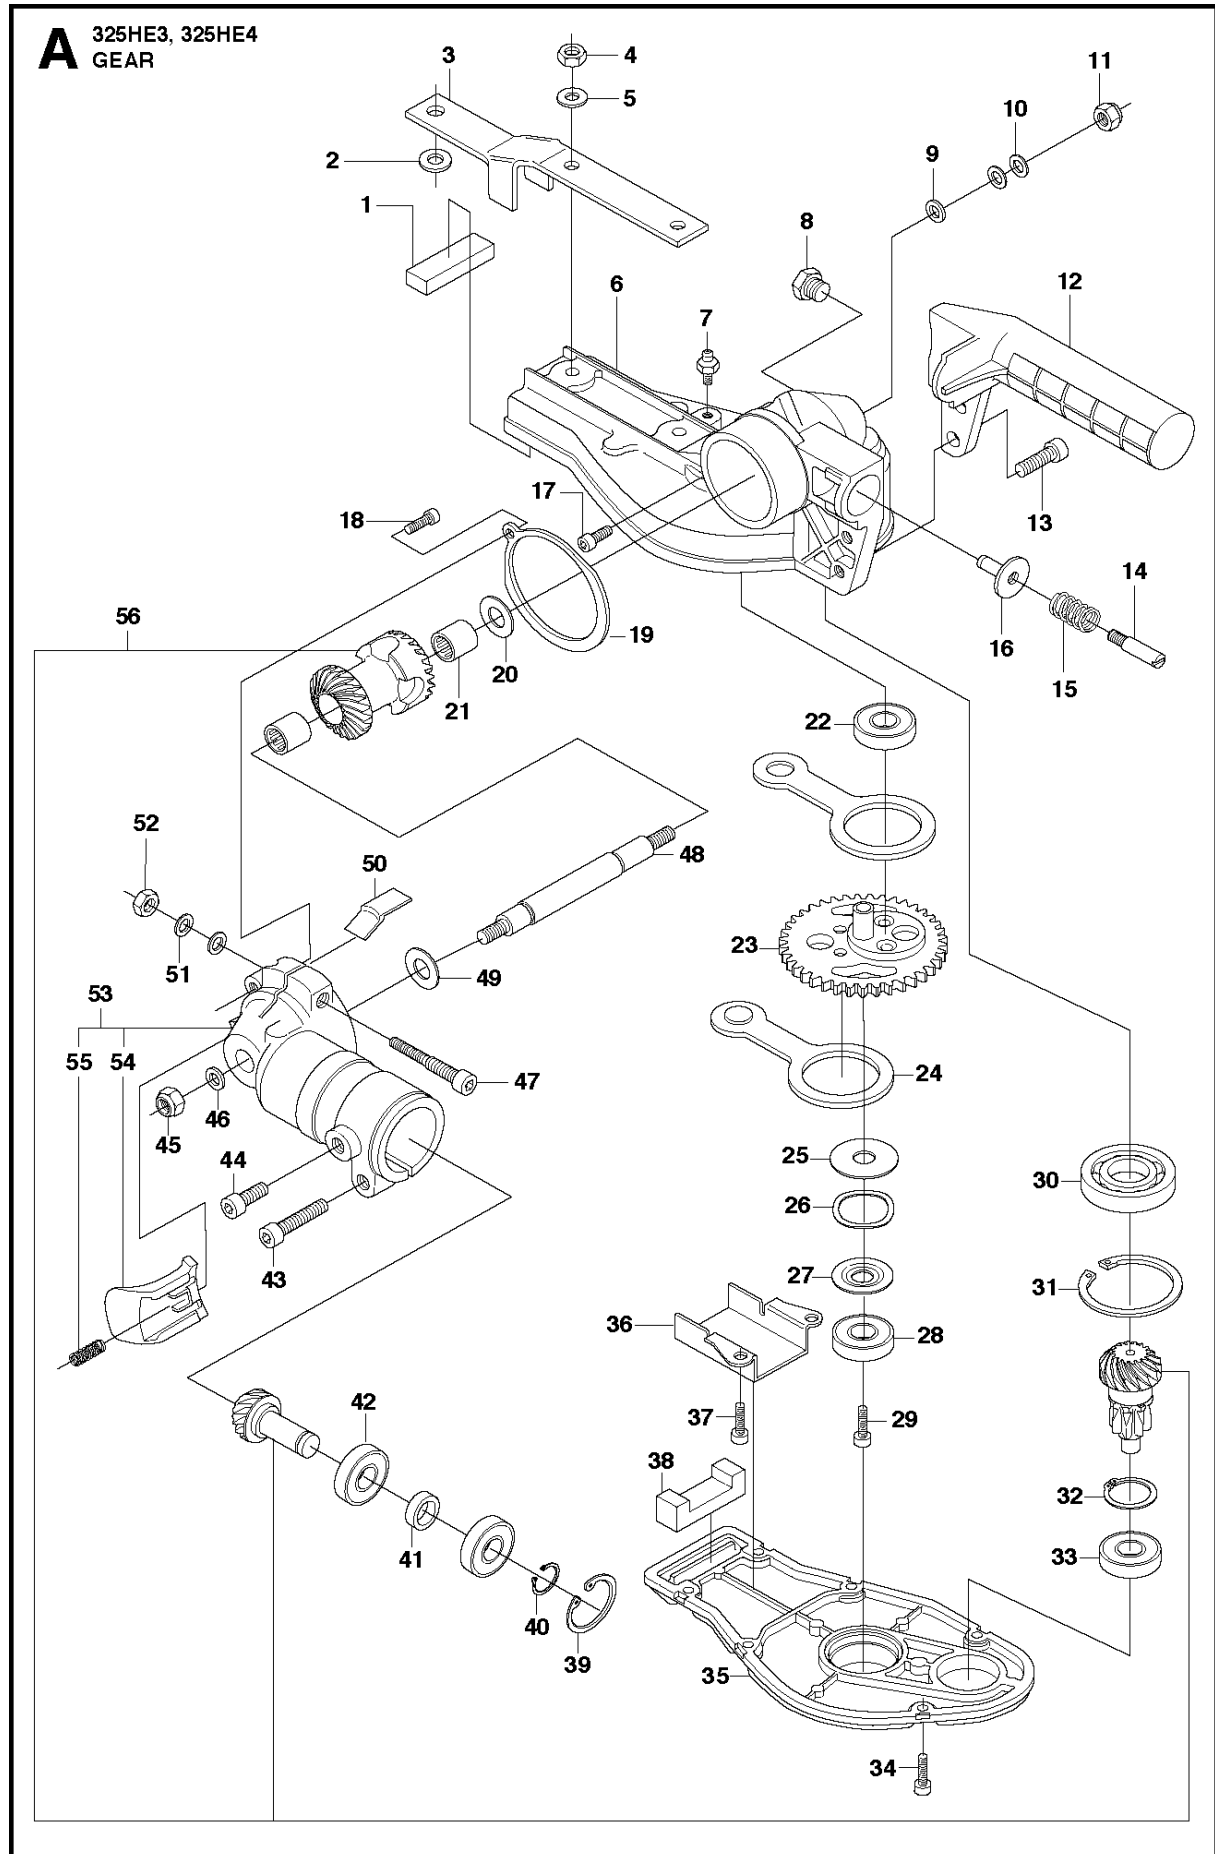

BEVEL GEAR

325 HE3, 966787601 from 2015 -

Ref	Part No	Description	Remark	QTY	KIT
1	537 23 22-01	SEALING		1	
2	734 11 65-41	WASHER		1	
3	537 23 21-01	BASEPLATE		1	
4	503 22 10-12	HEXAGON NUT		2	
5	734 11 46-01	WASHER		2	
6	537 23 17-01	GEAR HOUSING		1	
7	738 88 10-01	LUBRICATION NIPPLE		1	
8	537 41 66-01	PLUG		1	
9	734 11 52-01	WASHER		1	
10	737 38 52-00	DISC SPRING		2	
11	732 25 16-01	HEXAGON LOCKING NUT		1	
12	537 23 30-01	HANDLE		1	
13	537 12 64-01	SCREW		2	
14	537 38 59-01	PEN		1	
15	537 23 33-01	SPRING		1	
16	537 34 14-01	STOP		1	
17	725 53 23-05	SCREW IHSCM		1	
18	725 53 27-55	SCREW IHSCM		1	
19	537 23 34-01	STOP		1	
20	537 29 42-01	WASHER		1	
21	537 23 36-01	NEEDLE BEARING		2	
22	738 21 98-04	BALL BEARING		1	
23	537 23 28-01	GEAR WHEEL		1	
24	537 23 20-01	CONNECTING ROD		2	
25	537 40 48-01	WASHER		1	
26	503 23 03-02	WASHER		1	
27	537 34 18-01	WASHER		1	
28	738 21 98-04	BALL BEARING		1	
29	725 53 23-05	SCREW IHSCM		1	
30	537 40 64-02	BALL BEARING		1	
31	735 31 33-10	CIRCLIP		1	
32	735 31 19-00	CIRCLIP		1	
33	738 21 98-04	BALL BEARING		1	
34	725 52 91-01	SCREW IHSCM		6	
35	537 23 18-01	HUB CAP		1	
36	537 34 15-01	GUIDE PLATE		1	
37	725 52 87-55	SCREW IHSCM		2	
38	537 23 42-01	SEALING		1	
39	735 31 25-10	CIRCLIP		1	
40	735 31 11-00	CIRCLIP		1	
41	537 23 37-01	SPACER		1	
42	738 21 99-04	BALL BEARING		2	
43	503 20 07-25	SCREW IHSCFM		1	
44	503 20 14-12	SCREW IHSCFMO		1	
45	732 25 16-01	HEXAGON LOCKING NUT		1	
46	734 11 52-01	WASHER		1	
47	537 29 55-01	SCREW		1	
48	537 23 26-01	SHAFT		1	
49	537 29 42-01	WASHER		1	
50	537 39 49-01	SEALING		1	
51	737 38 50-00	DISC SPRING		2	
52	732 25 12-01	HEXAGON LOCKING NUT		1	
53	544 23 10-01	HOUSING ASSY		1	54, 55
54	537 39 48-01	BUTTON		1	53
55	537 40 57-01	SPRING		1	53
56	544 06 40-01	GEAR WHEEL		1	