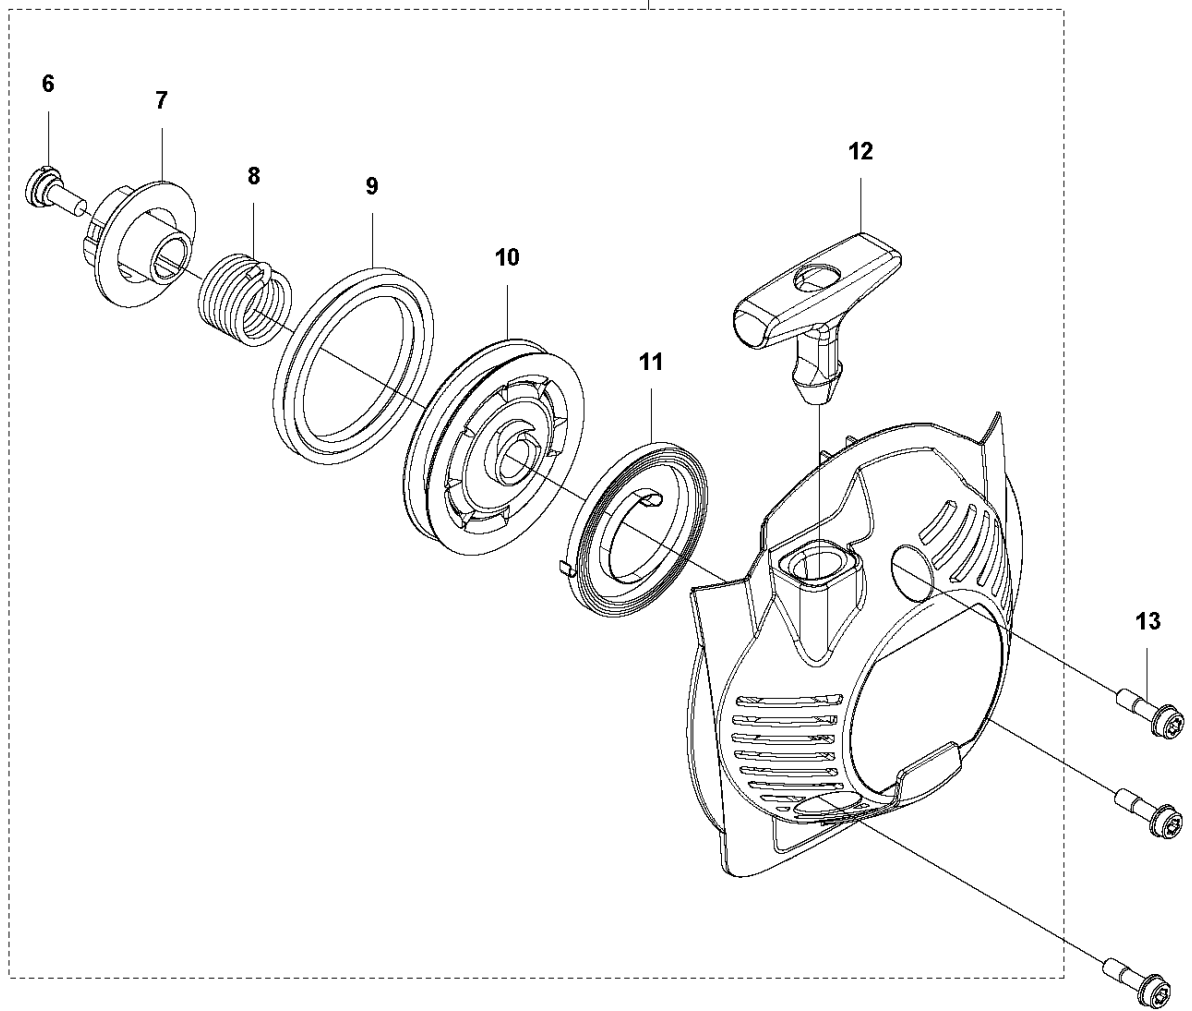

E 325HE3, 325HE4
THROTTLE CONTROLS

THROTTLE CONTROLS

325 HE3, 966787601 from 2015 -

Ref	Part No	Description	Remark	QTY	KIT
1	578 27 95-01	THROTTLE CONTROL	L, LS, LST, RJX	1	
1	578 27 95-02	THROTTLE CONTROL	LK, RJD, (LST Australia)	1	
2	537 41 90-01	SWITCH		1	1
3	575 96 05-01	SCREW IH SCT		5	1
4	544 23 84-01	HANDLE HALF	L, LS, LST, RJX	1	1
4	544 10 02-02	HANDLE HALF	LK, RJD, (LST Australia)	1	1
5	503 87 80-01	THROTTLE LOCKOUT		1	1
6	503 91 81-01	THROTTLE LEVER		1	1
7	503 96 14-01	ABSORBER		1	1
8	544 23 85-01	HANDLE HALF	L, LS, LST, RJX	1	1
8	544 10 03-02	HANDLE HALF	LK, RJD, (LST Australia)	1	1
9	544 10 08-01	RECOIL SPRING		1	1
10	503 87 79-03	THROTTLE TRIGGER		1	1
11	544 10 17-03	DAMPER	L, LS, LST, RJX	2	1
11	544 10 17-02	DAMPER	LK, RJD, (LST Australia)	2	1
12	731 23 14-01	HEXAGON NUT		1	1
13	544 11 21-01	RETAINER		1	1
14	506 68 90-01	BOLT		1	1
15	578 27 96-01	WIRING		1	1
16	502 53 16-01	SHORT CIRCUIT CABLE		1	1, 15
17	578 86 78-01	THROTTLE CABLE		1	1, 15

H 325HE3, 325HE4
STARTER

STARTER

325 HE3, 966787601 from 2015 -

Ref	Part No	Description	Remark	QTY	KIT
1	581 14 65-01	STARTER PULLEY		1	
2	521 60 04-01	E-RING		2	1
3	521 60 03-01	SPRING		2	1
4	521 60 02-01	RATCHET		2	1
5	578 99 25-01	STARTER		1	
6	506 61 30-01	SCREW		1	5
7	576 40 12-01	PULLEY		1	5
8	577 13 41-01	SPRING		1	5
9	579 06 46-01	ROPE		1	5
10	579 06 48-01	STARTER PULLEY		1	5
11	504 11 50-01	SPRING.SPIRAL		1	5
12	575 48 95-01	STARTER HANDLE		1	5
13	577 81 54-01	BOLT		3	5
14	579 36 96-01	DECAL		1	