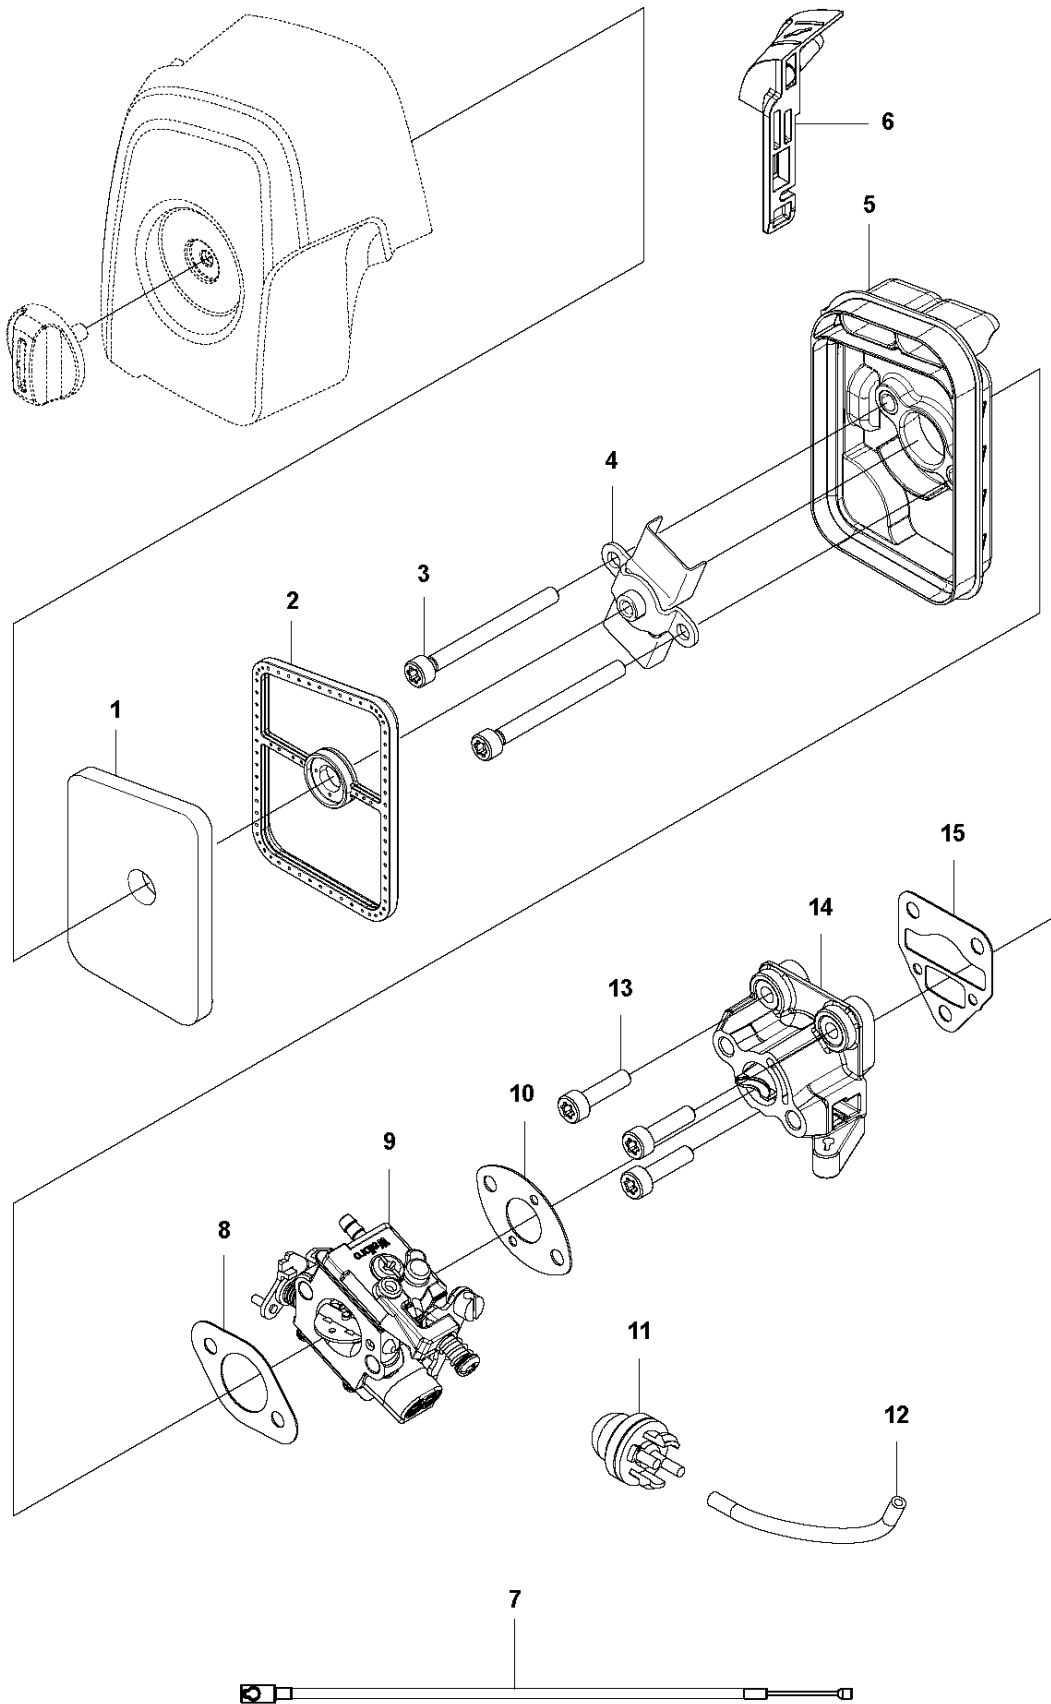

G 325HE3, 325HE4
CARBURETOR & AIR FILTER

CARBURETOR & AIR FILTER

325 HE3, 966787601 from 2015 -

Ref	Part No	Description	Remark	QTY KIT
1	581 04 74-01	AIR FILTER		1
2	581 45 18-01	AIR FILTER		1
3	580 46 72-01	BOLT		2
4	580 43 79-01	PLATE		1
5	581 04 70-01	FILTER HOUSING		1
6	577 84 83-01	CHOKE CONTROL		1
7	590 90 00-01	THROTTLE CABLE		1
8	577 88 24-02	GASKET		1
9	584 90 14-01	CARBURETTOR		1
10	576 39 91-02	GASKET		1
11	503 93 66-01	PURGE		1
12	577 05 05-01	PIPE		1
13	504 11 43-01	SCREW		3
14	578 90 83-01	INSULATOR		1
15	576 39 89-01	GASKET		1