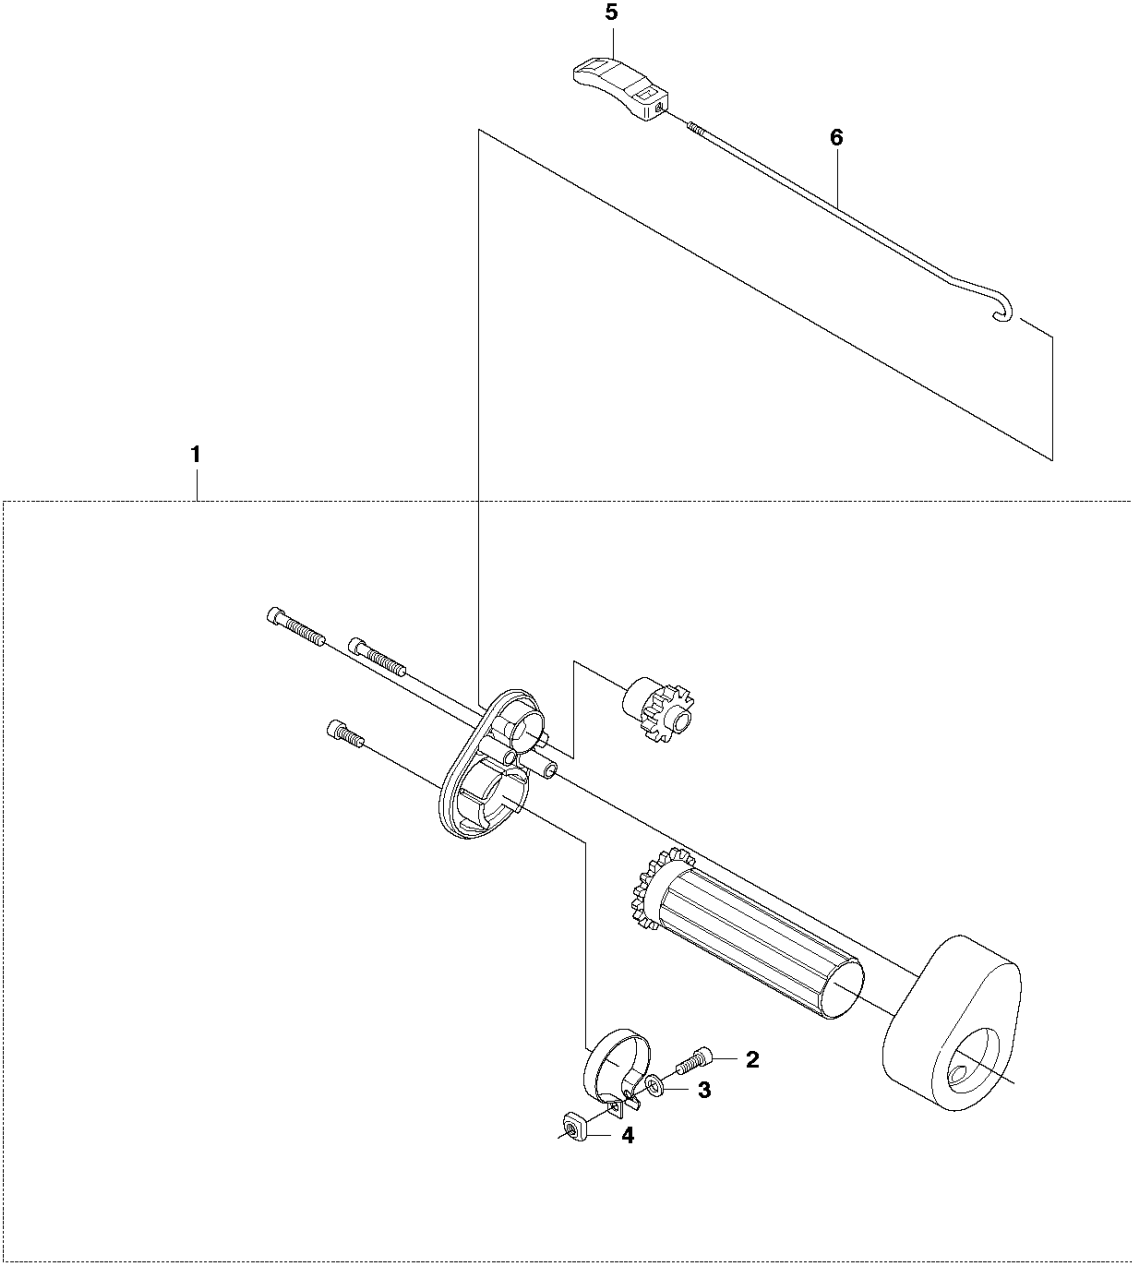

D 325HE3, 325HE4
LEVER

HANDLE

325 HE3, 966787601 from 2015 -

Ref	Part No	Description	Remark	QTY	KIT
1	537 29 50-02	HANDLE		1	
2	725 53 29-55	SCREW IHSCM		1	1
3	734 11 46-01	WASHER		1	1
4	503 22 65-01	SQUARE NUT		1	1
5	537 29 56-01	CLAMP		1	
6	522 84 89-02	SHAFT		1