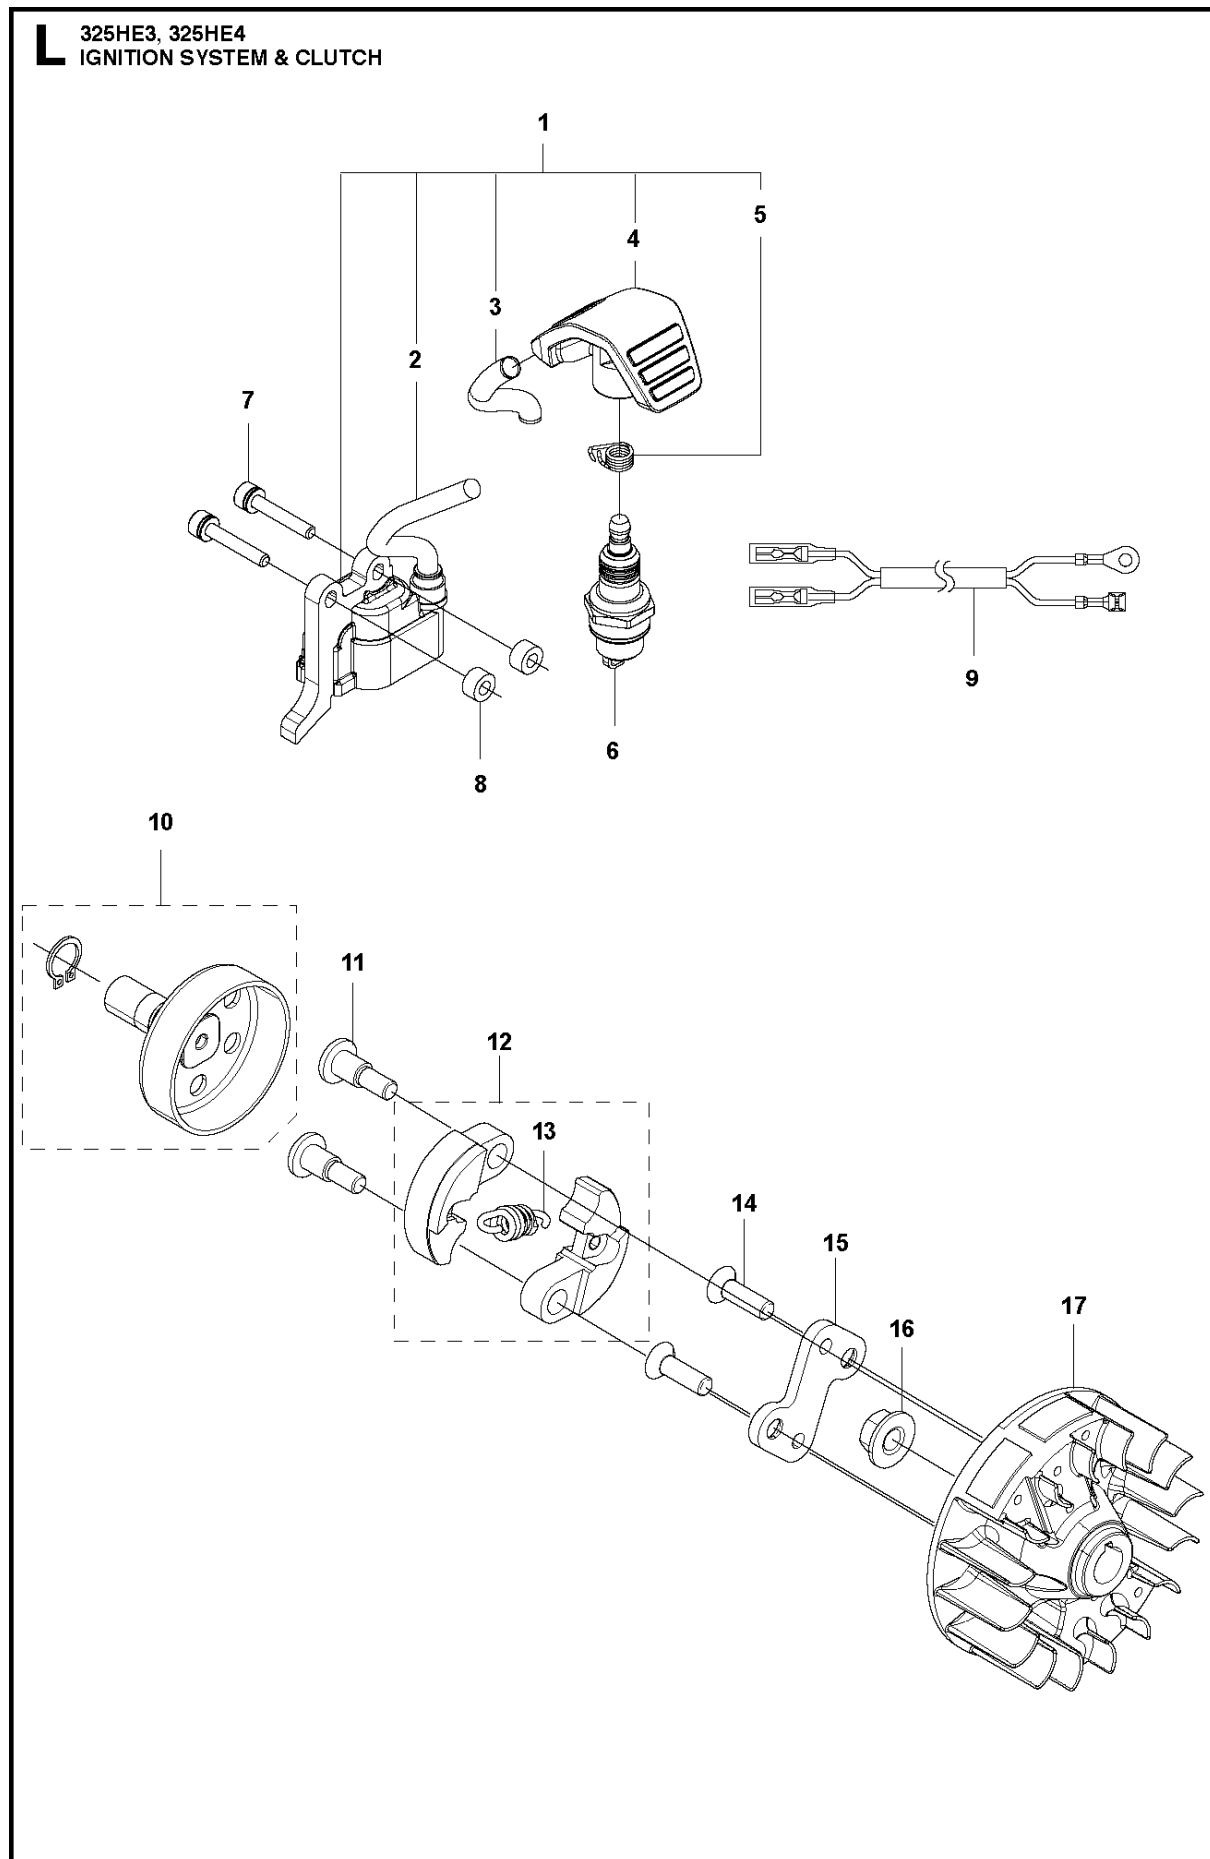

IGNITION SYSTEM & CLUTCH

325 HE3, 966787601 from 2015 -

Ref	Part No	Description	Remark	QTY	KIT
1	588 14 15-01	IGNITION COIL		1	
2	584 82 66-01	IGNITION CABLE		1	1
3	579 59 07-01	TUBE		1	1
4	586 10 72-01	SPARK PLUG CAP		1	1
5	588 17 62-01	SPRING		1	1
6	584 96 81-01	SPARK PLUG	BPMR-8Y : NGK	1	
7	521 51 58-01	BOLT		2	
8	521 76 97-01	SPACER		2	
9	577 85 17-01	SHORT CIRCUIT CABLE		1	
10	586 82 97-01	CLUTCH DRUM ASSY		1	
11	525 61 54-01	SCREW		2	
12	537 04 01-02	CLUTCH ASSY		1	
13	503 14 51-01	CLUTCH SPRING		1	12
14	580 42 92-01	SCREW ITXCFSM		2	
15	580 35 54-01	CLUTCH HUB		1	
16	504 11 80-01	NUT		1	
17	578 96 78-01	FLYWHEEL		1