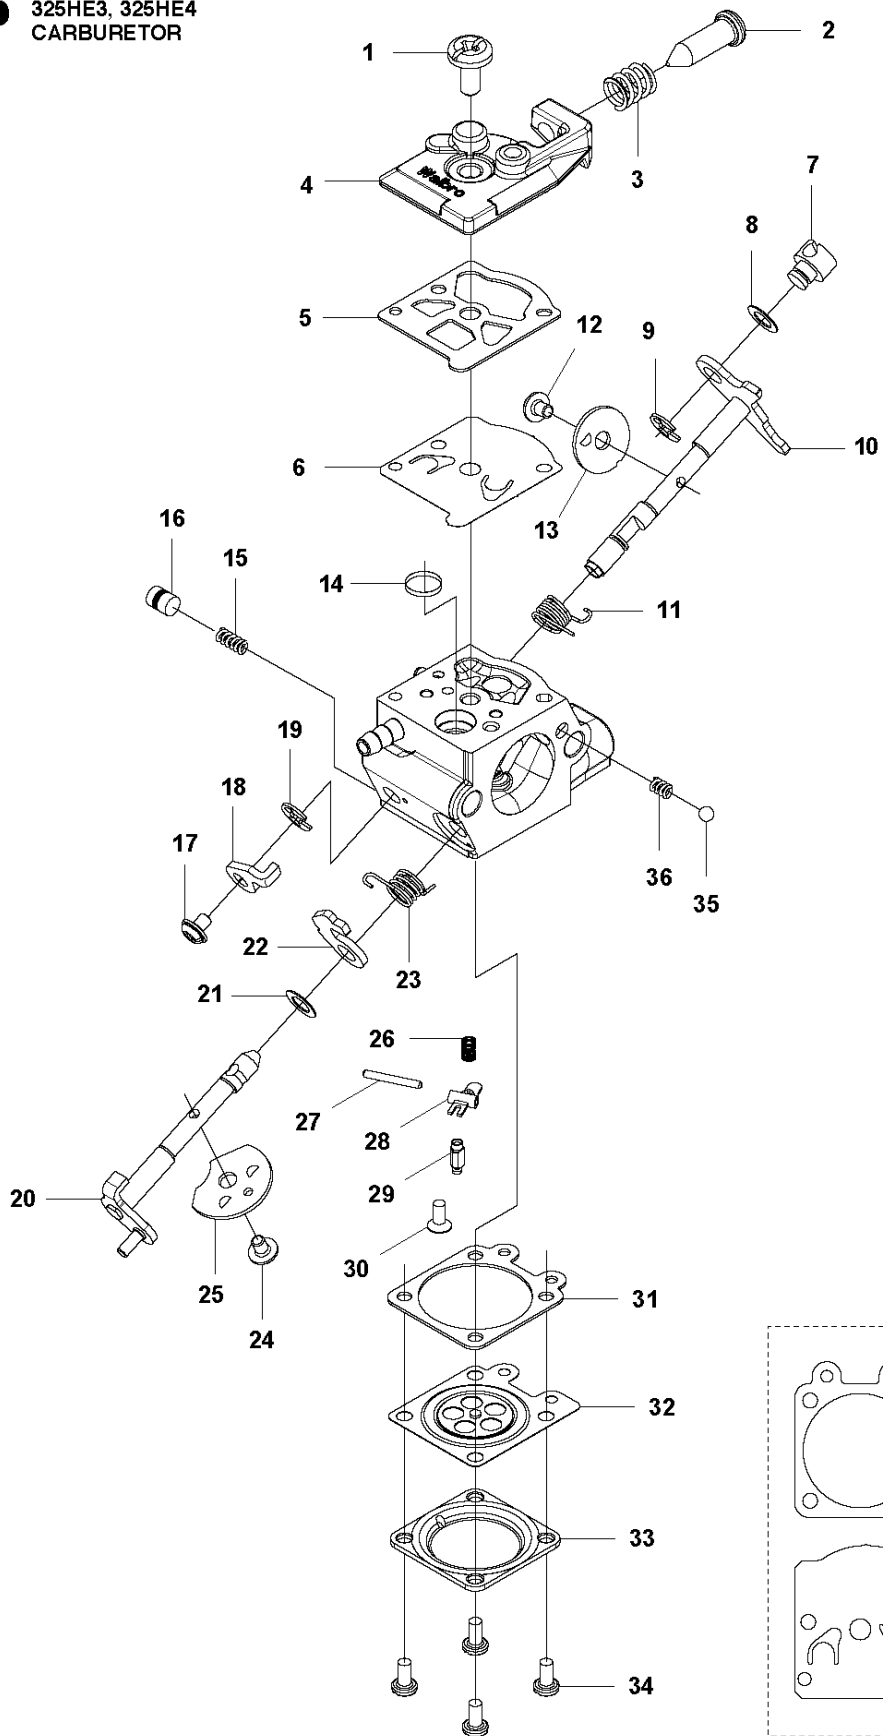

SPARE PARTS LIST

HEDGE TRIMMERS/POLE HEDGE
TRIMMERS

325 HE3, 966787601 from 2015 -

M 325HE3, 325HE4
CYLINDER PISTON & MUFFLER

CYLINDER, PISTON & MUFFLER

325 HE3, 966787601 from 2015 -

Ref	Part No	Description	Remark	QTY	KIT
1	544 25 68-01	SCREW		2	
2	578 78 53-01	PLATE		1	
3	504 11 43-01	SCREW		4	
4	577 97 90-01	CYLINDER		1	
5	576 39 87-02	GASKET		1	
6	506 61 81-01	RING		2	
7	577 91 74-01	PISTON		1	
8	505 04 07-01	PIN		1	
9	505 04 52-01	RING		2	
10	585 24 86-01	MUFFLER		1	
10	580 52 36-01	MUFFLER ASSY	USA	1	
10	585 03 29-01	MUFFLER ASSY	Australia / New Zealand	1	
11	578 40 81-01	GASKET		1	
12	504 11 43-01	SCREW		2	
13	580 51 44-01	SPARK ARRESTER		1	10
14	729 57 74-05	SCREW CRPANT		1	10

P 325HE3, 325HE4
CARBURETOR

CARBURETOR

325 HE3, 966787601 from 2015 -

Ref	Part No	Description	Remark	QTY KIT
1	520 97 63-01	SCREW		1
2	577 81 57-01	SCREW		1
3	513 59 32-01	SPRING		1
4	579 19 06-01	COVER		1
5	520 95 48-01	GASKET		1
6	502 21 36-01	DIAPHRAGM PUMP		1
7	513 40 08-01	SWIVEL		1
8	516 52 42-01	WASHER		1
9	506 73 86-01	RING		1
10	579 19 07-01	SHAFT		1
11	577 81 55-01	SPRING		1
12	520 75 98-01	SCREW		1
13	520 97 86-01	VALVE		1
14	520 95 70-01	SCREEN		1
15	505 05 79-01	SPRING		1
16	584 90 12-01	PISTON ASSY		1
17	520 75 98-01	SCREW		1
18	579 19 08-01	LEVER		1
19	505 05 65-01	RING		1
20	579 19 10-01	SHAFT		1
21	516 52 42-01	WASHER		1
22	584 90 13-01	LEVER		1
23	579 19 11-01	SPRING		1
24	520 75 98-01	SCREW		1
25	581 15 49-01	VALVE		1
26	578 89 54-01	SPRING		1
27	520 97 74-01	PIN		1
28	577 80 72-01	LEVER		1
29	521 08 54-01	VALVE.INLET		1
30	577 80 71-01	SCREW		1
31	516 97 21-01	GASKET		1
32	577 80 70-01	DIAPHRAGM		1
33	514 18 92-01	COVER		1
34	520 97 88-01	SCREW ASSY		4
35	514 24 26-01	BALL		1
36	514 24 33-01	SPRING.CHOKE		1
37	580 68 48-01	GASKET KIT	Coomopes by item 5, 6, 31 and 32	1