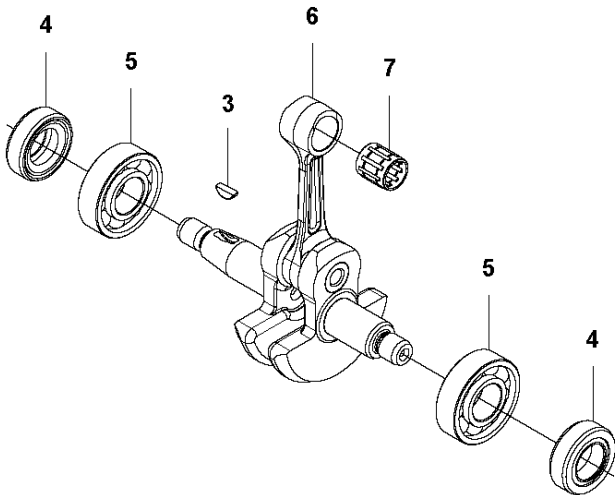

N 325HE3, 325HE4
CRANKSHAFT

CRANKSHAFT

325 HE3, 966787601 from 2015 -

Ref	Part No	Description	Remark	QTY KIT
1	576 40 46-01	MUFFLER		1
2	544 25 68-01	SCREW		1
3	506 68 94-01	KEY		1
4	504 12 15-01	SEALING		2
5	506 61 03-01	BEARING		2
6	579 22 32-01	CRANKSHAFT		1
7	576 40 27-01	BEARING		1