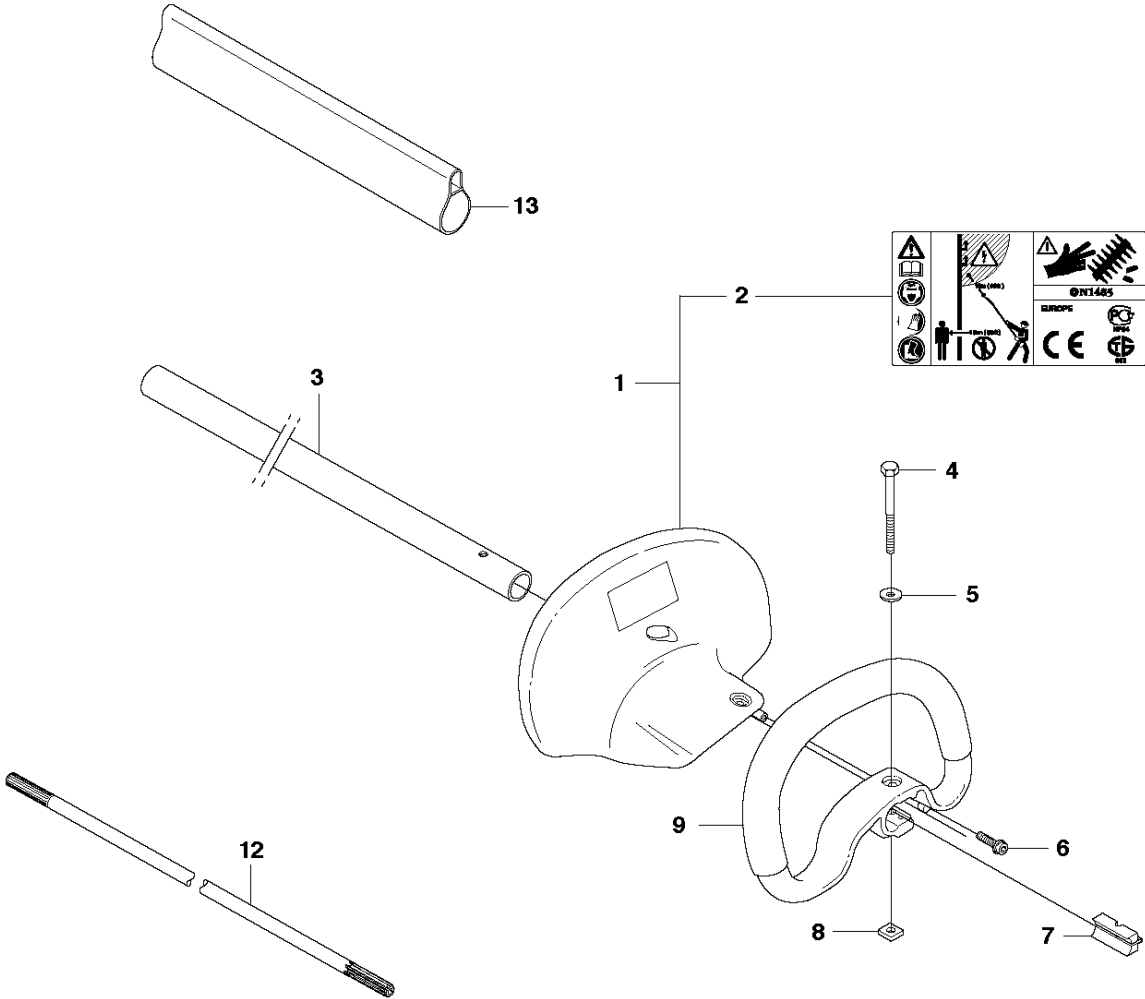

C1 325HE3
SHAFT

HANDLE

325 HE3, 966787601 from 2015 -

Ref	Part No	Description	Remark	QTY KIT
1	544 11 89-05	HAND GUARD		1
2	587 11 37-02	LABEL		1
3	586 29 25-01	TUBE ASSY		1
4	725 23 78-51	SCREW EHHM		1
5	734 11 52-01	WASHER		1
6	503 21 75-16	SCREW IHSCFT		1
7	503 94 03-01	DISTANCE		1
8	502 19 71-01	SQUARE NUT		1
9	503 87 19-08	HANDLE		1
12	581 16 17-04	DRIVE SHAFT		1
13	537 41 64-02	COVER		1